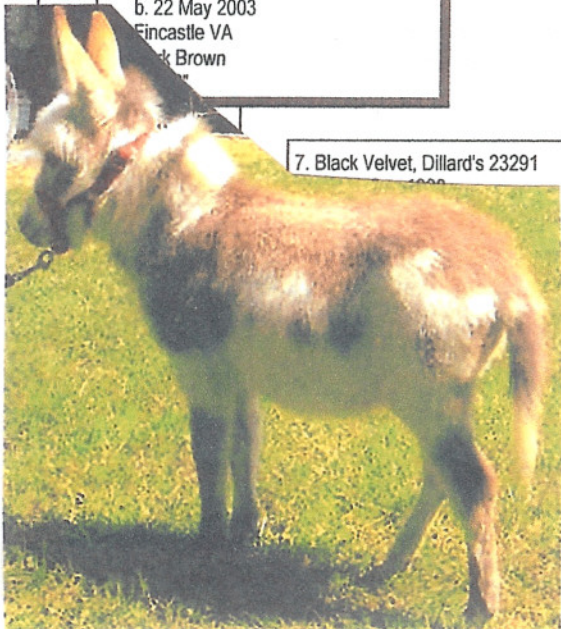

Pedigree

Chart #1

Chart of
Spotted Chief's Daisy Mae, SCF 50029

The American Donkey and Mule Society
 P.O. Box 1210, Lewisville, TX 75067 (972) 219-0781
 The American Donkey and Mule Society is not responsible
 for errors in information submitted to the registry.

THE MINIATURE DONKEY REGISTRY

Certificate of Registration

Name: SCF Spotted Chief's Daisy Mae

Registration Number: 50029 Birthdate: 27 April 2007

Sex: Jennet Color: Light Brown & White Spotted
Immature Coat

Miniature Mediterranean Donkey

Description:

Registration must be updated for mature height & color after third birthday. Please use summer coat photos for correct color i.d.

Breeder: Carol L. Bernstein, Sinking Creek Farm

Address: 1890 Lees Gap Rd., Fincastle VA 20490

Owner: Carol L. Bernstein, Sinking Creek Farm

Address: 1890 Lees Gap Rd., Fincastle VA 20490

August 7, 2007

Registrar:

Sean Paston

RECORD OF TRANSFER

This animal has been duly transferred on the books of the registry. No transfer record is valid except as made by officers of the registry. Space below is for official use only. DO NOT MARK ON OR FOLD CERTIFICATES.