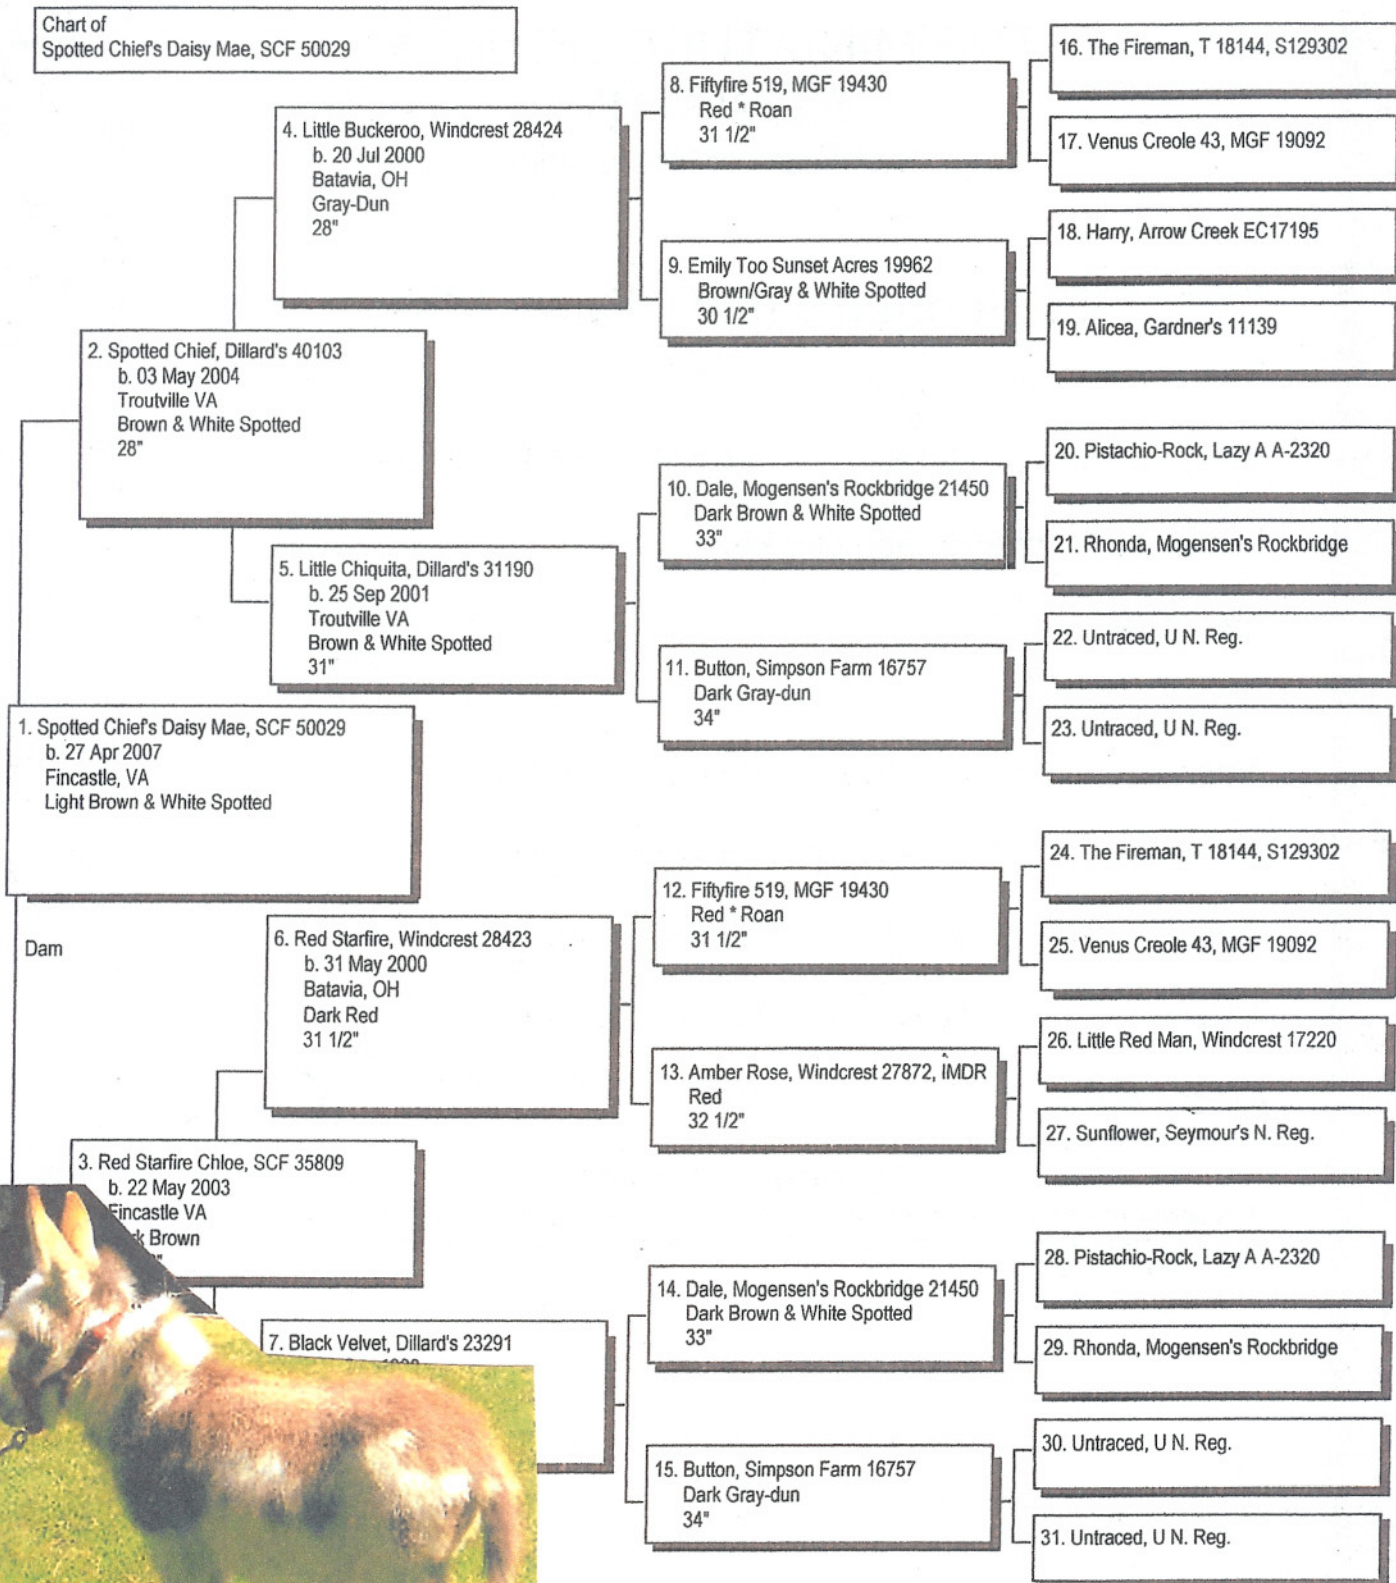

Pedigree

Chart #1

Chart of
Spotted Chief's Daisy Mae, SCF 50029

The American Donkey and Mule Society
 P.O. Box 1210, Lewisville, TX 75067 (972) 219-0781
 The American Donkey and Mule Society is not responsible
 for errors in information submitted to the registry.

THE MINIATURE DONKEY REGISTRY

Certificate of Registration

Name: SCF Spotted Chief's Daisy Mae

Registration Number: 50029 Birthdate: 27 April 2007

Sex: Jennet Color: Light Brown & White Spotted
Immature Coat

Miniature Mediterranean Donkey

Description:

Registration must be updated for mature height & color after third birthday. Please use summer coat photos for correct color i.d.

Breeder: Carol L. Bernstein, Sinking Creek Farm

Address: 1890 Lees Gap Rd., Fincastle VA 20490

Owner: Carol L. Bernstein, Sinking Creek Farm

Address: 1890 Lees Gap Rd., Fincastle VA 20490

August 7, 2007

Registrar:

Sean Paston

RECORD OF TRANSFER

This animal has been duly transferred on the books of the registry. No transfer record is valid except as made by officers of the registry. Space below is for official use only. DO NOT MARK ON OR FOLD CERTIFICATES.